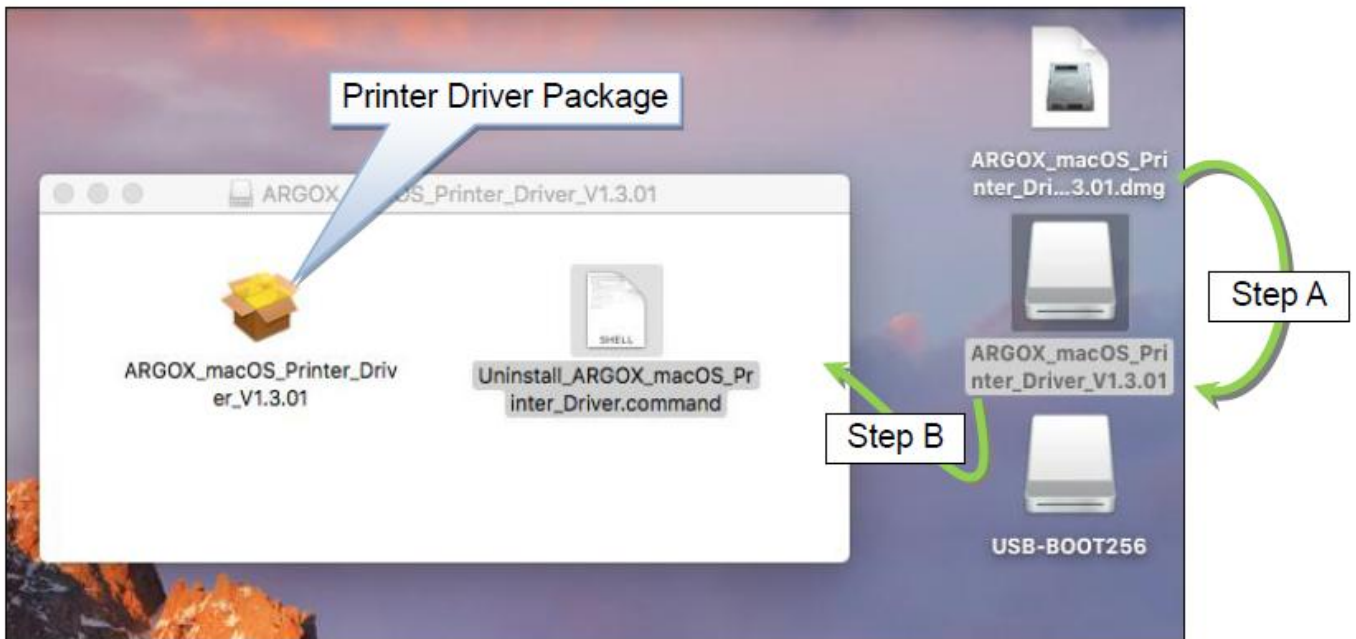

[Printer Driver For Mac](#)

[Figure 3.A]

[Printer Driver For Mac](#)

Download Rollo Driver for Mac Rollo's Linux driver is currently in Beta and released for limited Linux distributions.

1. [printer driver](#)
2. [printer driver setup window](#)
3. [printer driver is unavailable hp](#)