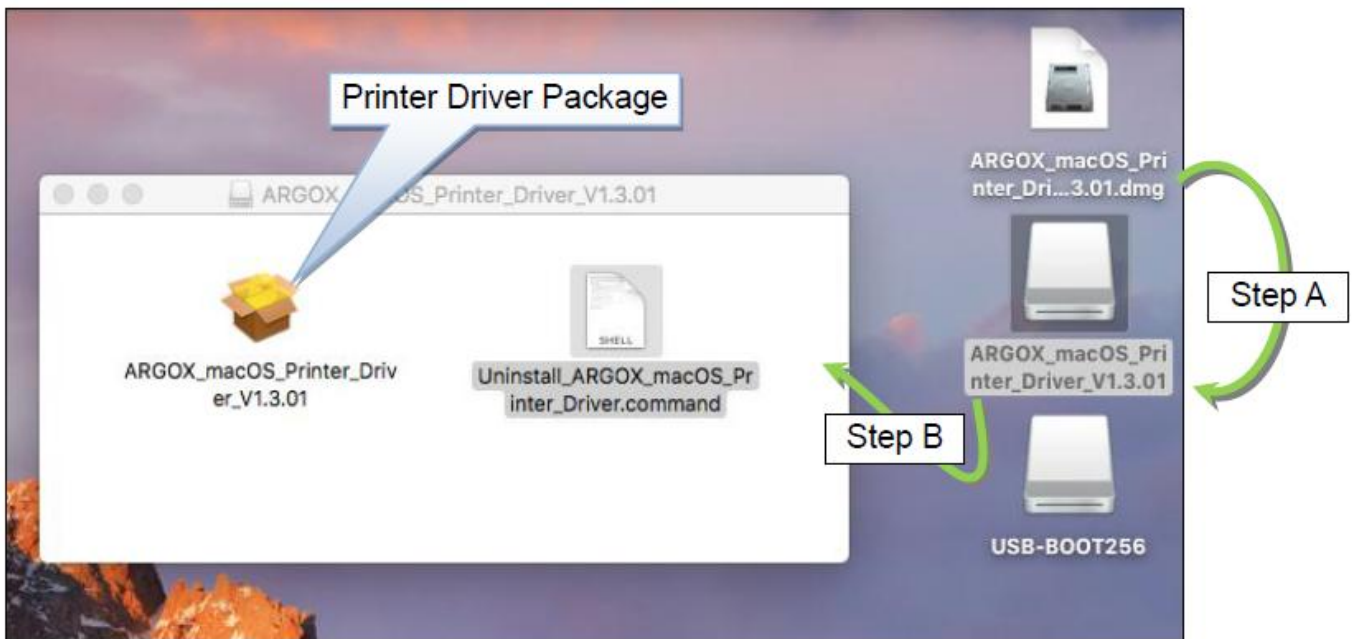

Download Rollo Driver for Mac Rollo's Linux driver is currently in Beta and released for limited Linux distributions.

1. [printer driver](#)
2. [printer driver setup window](#)
3. [printer driver is unavailable hp](#)

1/Server 2012 R2/Windows 10, MAC OS X (10 6 8 or later) PCL: Server 2003/Server 2003 R2/Windows Vista/Server 2008/Windows 7/Server 2008 R2/Windows 8/Server 2012/Windows 8.

printer driver

printer driver, printer driver is unavailable, printer driver is unavailable hp, printer driver download, printer driver canon, printer drivers windows 10, printer driver unavailable windows 10, printer drivers for windows 7, printer driver installation, printer driver setup window [Canon Ir1018 Download Standby Error](#)

You can also connect the printer with Wi-Fi to increase your comfort In addition to the fax function, you can also get faster copies of up to 11 ppm for mono and 5. [Cyrillic Language Kit In Mac Os 9.](#)

[Figure 3.A]

[How To Windows Vista Administrator](#)

printer driver setup window

[Download free magic video converter license key for windows 7](#)

This modern printer is supported by operating systems from Microsoft Windows to Apple Mac.. UFR II: Server 2003/Server 2003 R2/Windows Vista ® /Server 2008/Windows ® 7/Server 2008 R2/Windows 8/Server 2012/Windows 8.. 5 ppm for color Epson WorkForce WF-2760 Driver is suitable to be applied for office activities more often to carry out a variety of administrative activities more.. You can get a good printing resolution that can reach 4800 x 1200 dpi for mono and 4800 x